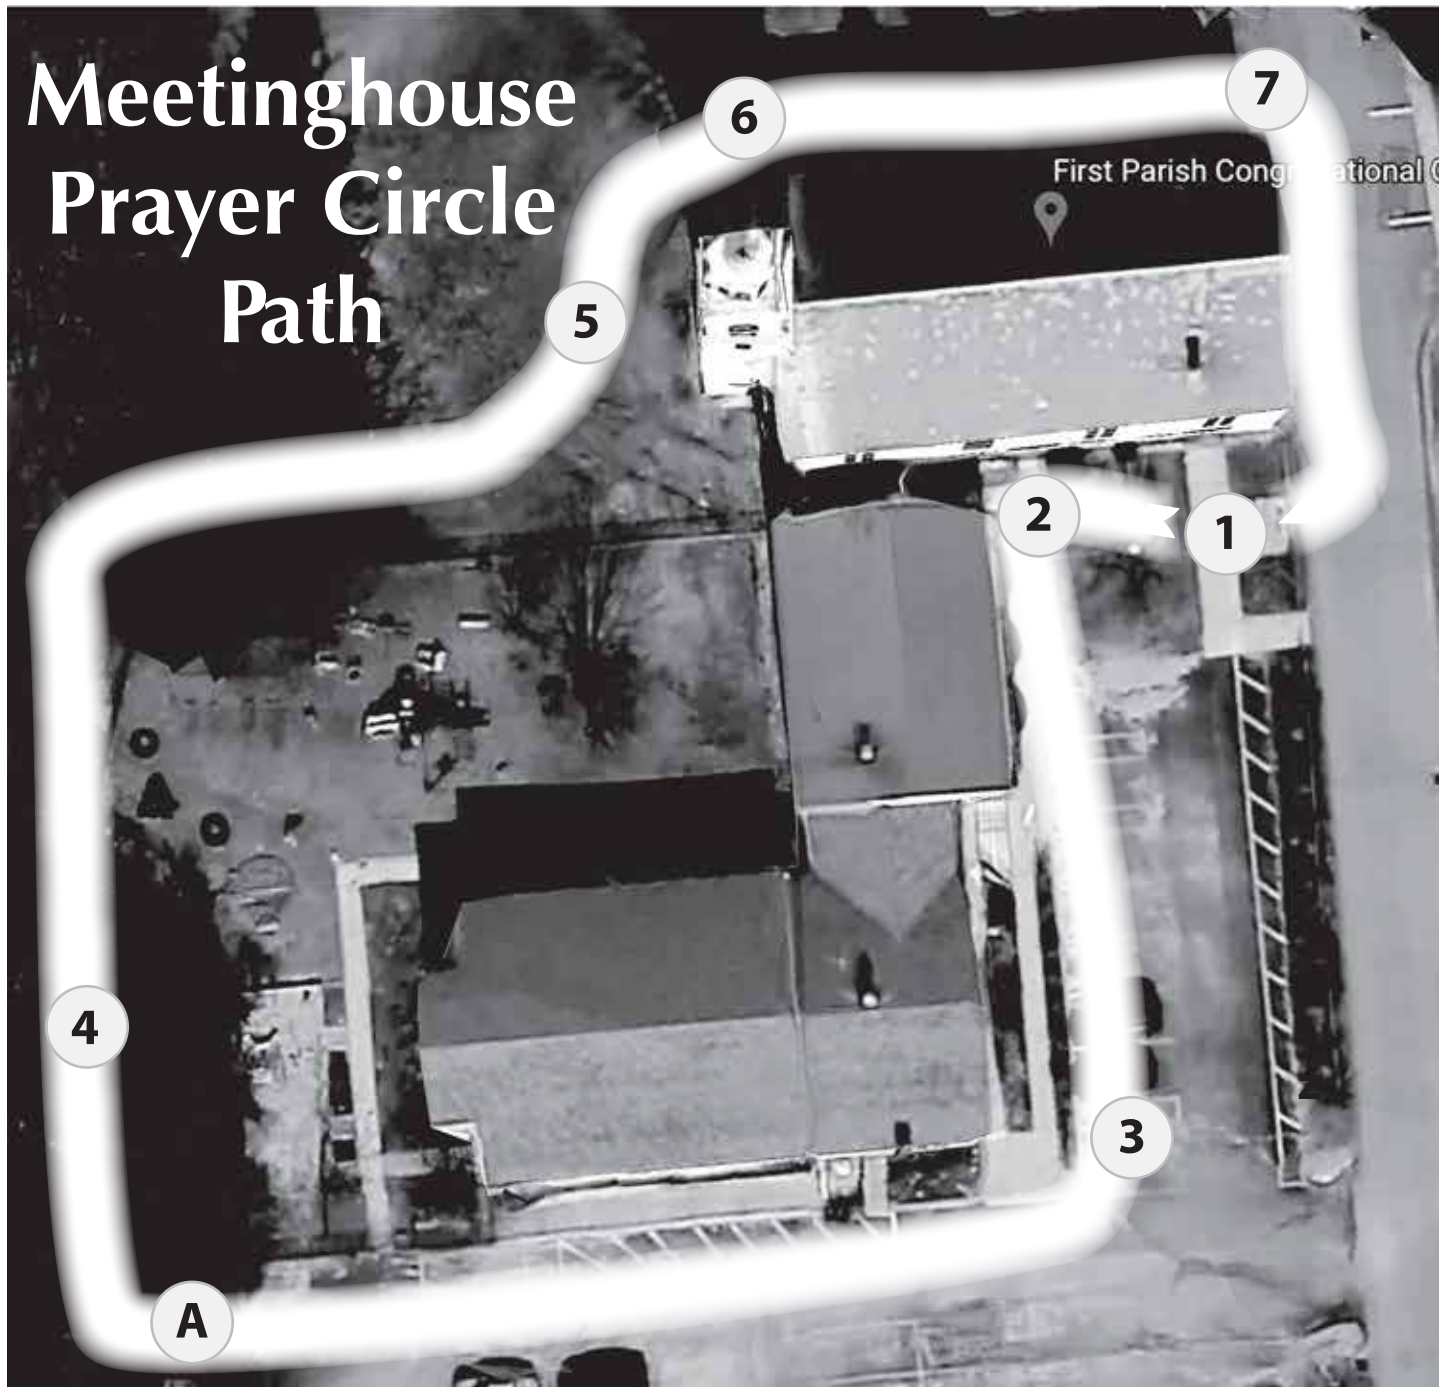

Meetinghouse Prayer Circle Path

First Parish Congregational Church

Project & Prayer Stations

1. Sanctuary Rehabilitation
2. Accessibility Connector
3. Meetinghouse Exterior & Roof System Rehab
4. Landscaping & Labyrinth
5. Tower & Steeple
6. First Floor Rooms
7. Foundation & Timber Frame
- A. Bonus: Evolving Meetinghouse Timeline